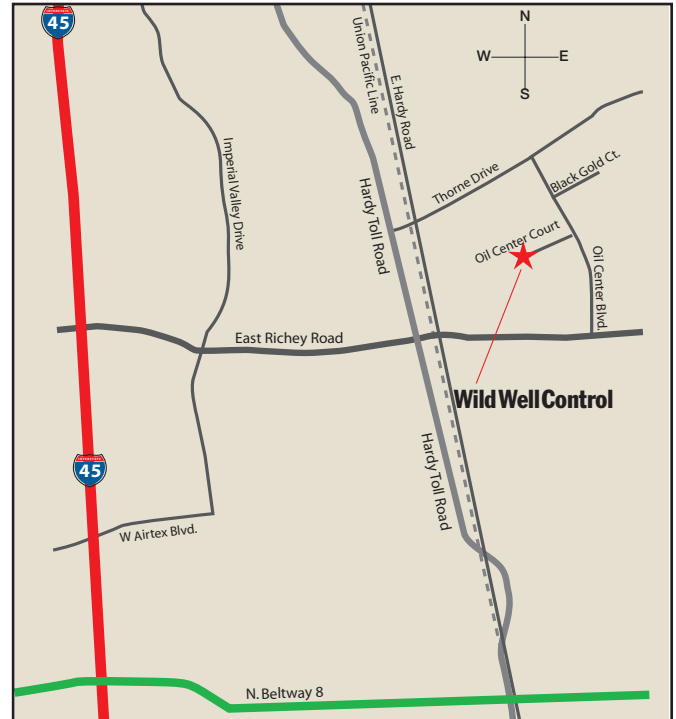

Map and Driving Directions To Wild Well Control

Driving Directions

From Houston, Go North on I-45 or Hardy Toll Road
 Exit **Richey Road** and Turn Right onto **E. Richey Rd.**
 and proceed 2.2 miles from I-45, or 0.5 miles from Hardy Toll Rd.
 Turn Left onto **Oil Center Blvd.** and proceed 0.2 miles
 Turn Left onto **Oil Center Ct.** and proceed 0.1 miles