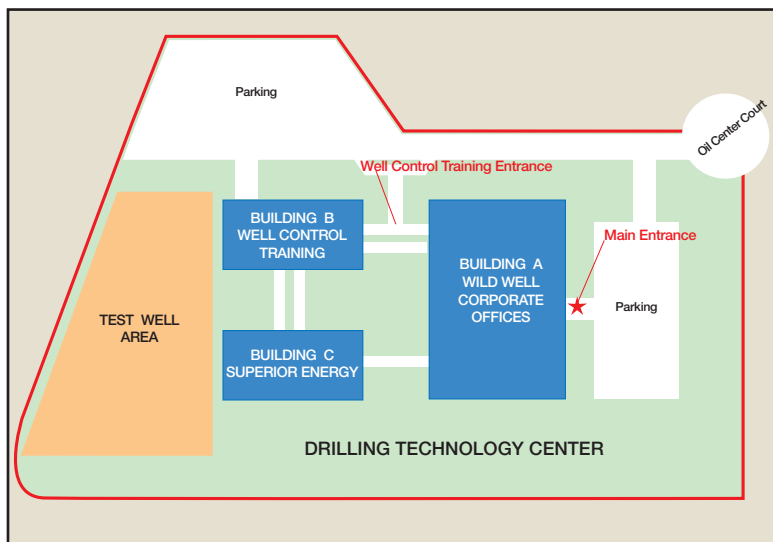

Map and Driving Directions To Wild Well Control

Driving Directions

From Houston, Go North on I-45 or Hardy Toll Road
 Exit **Richey Road** and Turn Right onto **E. Richey Rd.**
 and proceed 2.2 miles from I-45, or 0.5 miles from Hardy Toll Rd.
 Turn Left onto **Oil Center Blvd.** and proceed 0.2 miles
 Turn Left onto **Oil Center Ct.** and proceed 0.1 miles