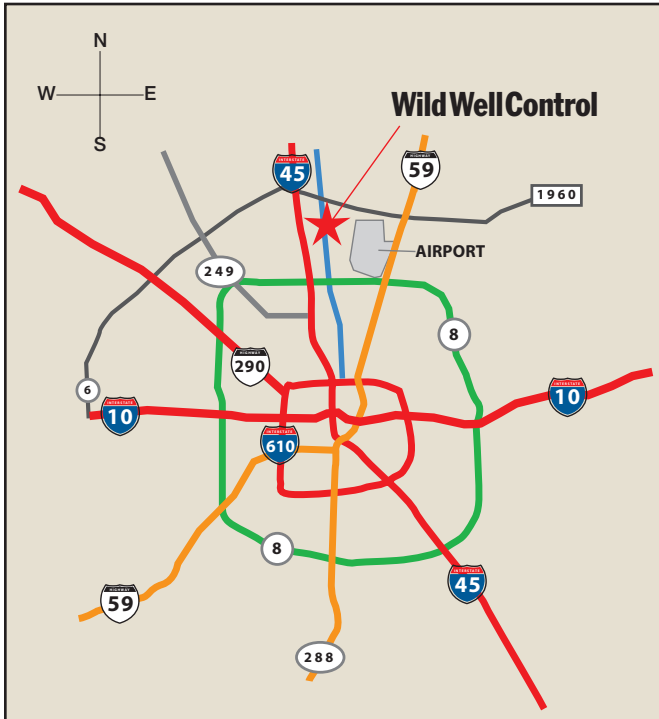

Map and Driving Directions To Wild Well Control

Driving Directions

From Houston, Go North on I-45 or Hardy Toll Road
 Exit **Richey Road** and Turn Right onto **E. Richey Rd.**
 and proceed 2.2 miles from I-45, or 0.5 miles from Hardy Toll Rd.
 Turn Left onto **Oil Center Blvd.** and proceed 0.2 miles
 Turn Left onto **Oil Center Ct.** and proceed 0.1 miles